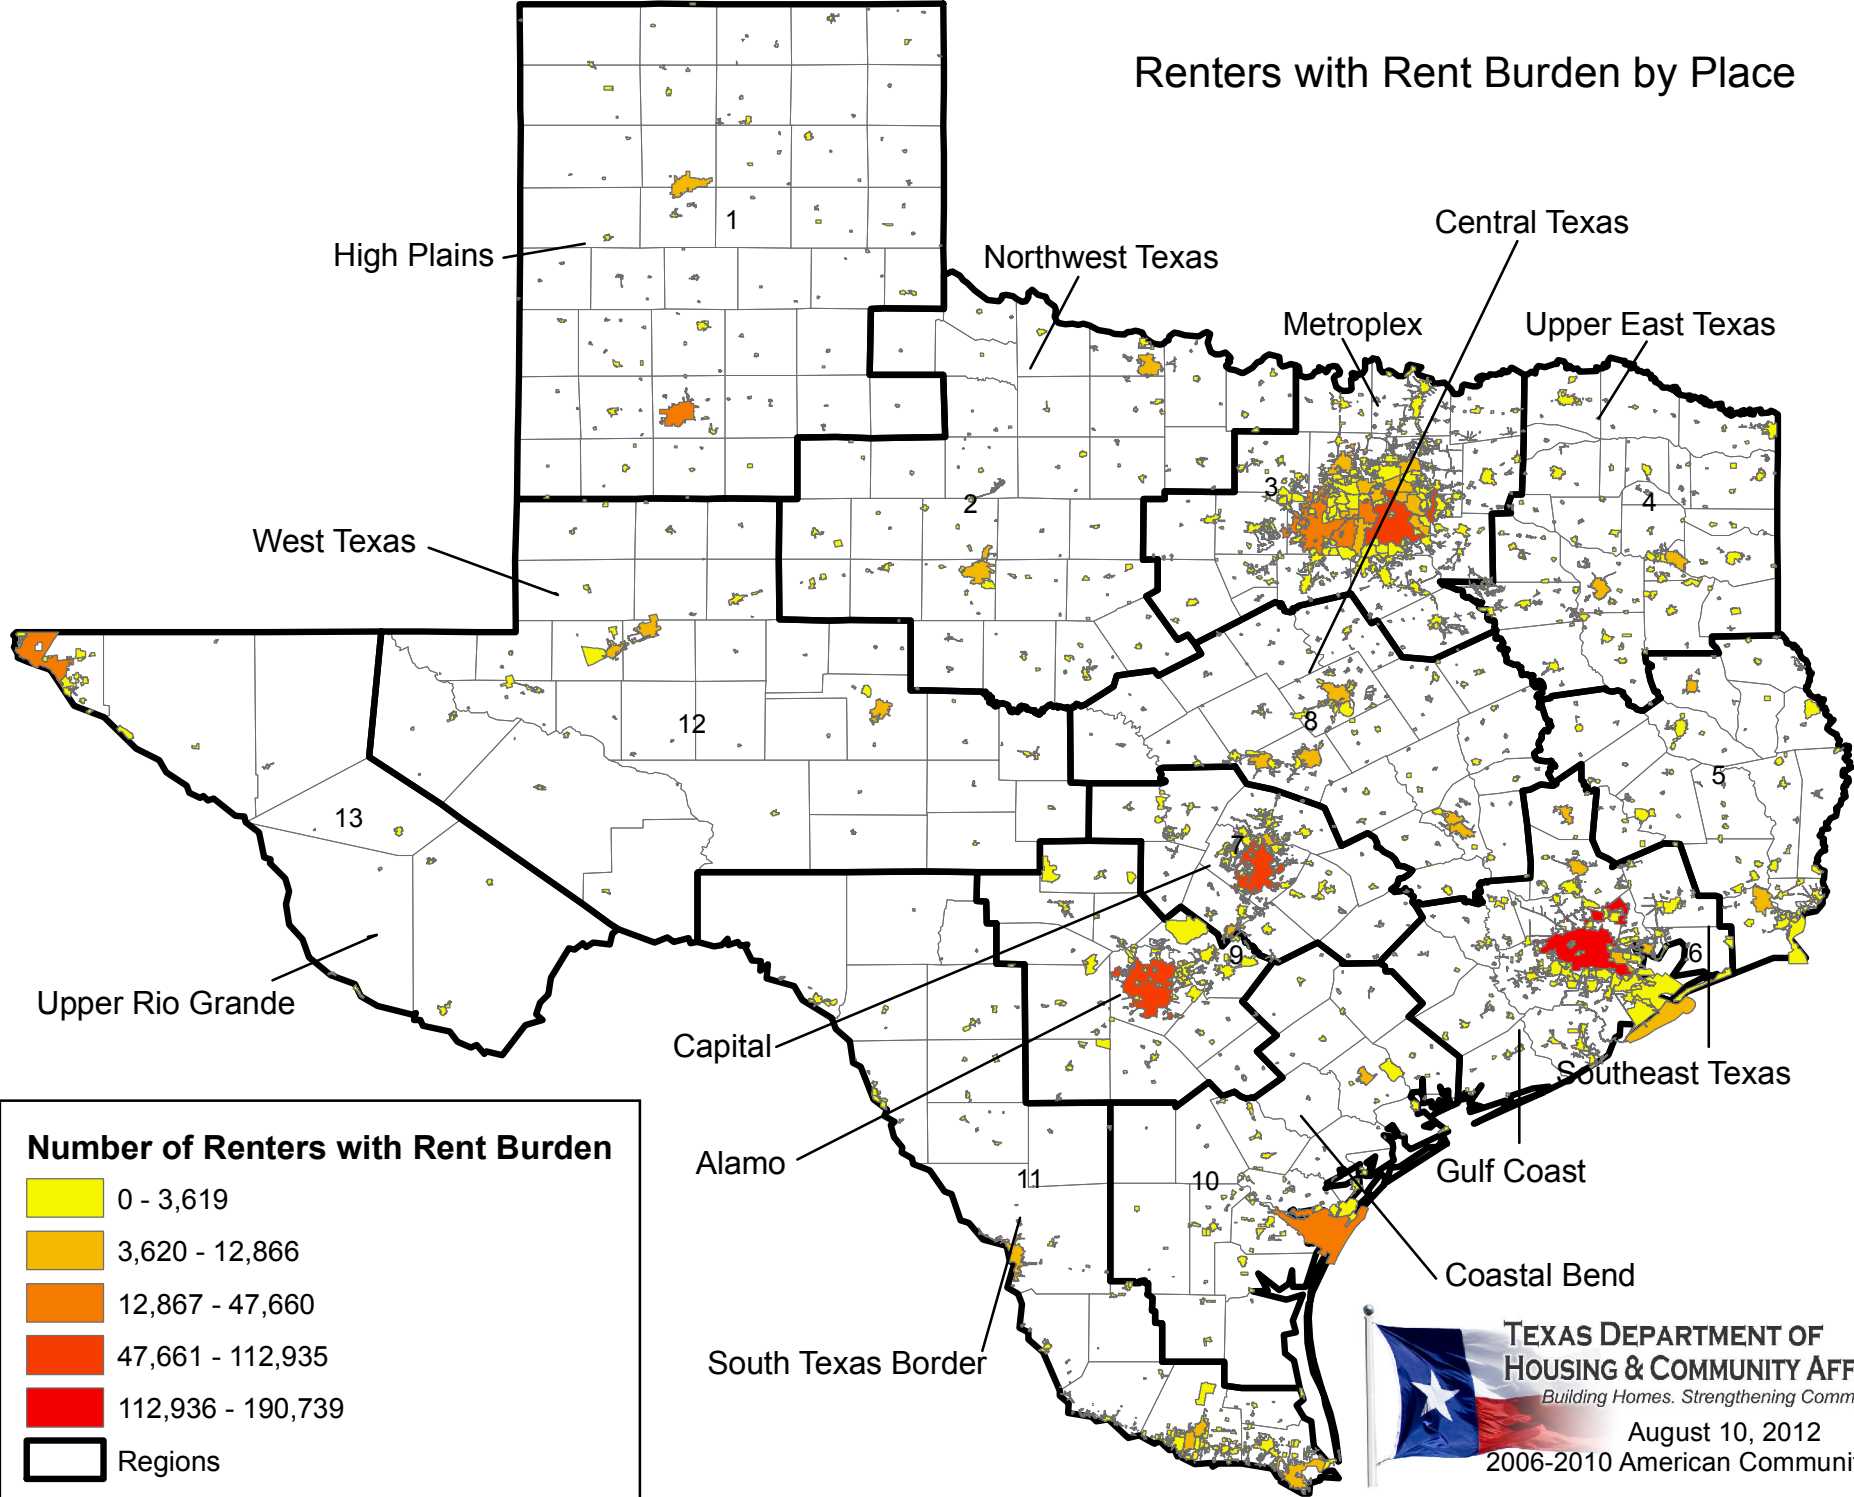

Renters with Rent Burden by Place

Number of Renters with Rent Burden

- 0 - 3,619
- 3,620 - 12,866
- 12,867 - 47,660
- 47,661 - 112,935
- 112,936 - 190,739
- Regions

TEXAS DEPARTMENT OF HOUSING & COMMUNITY AFFAIRS
Building Homes. Strengthening Communities.

August 10, 2012
 2006-2010 American Community Survey